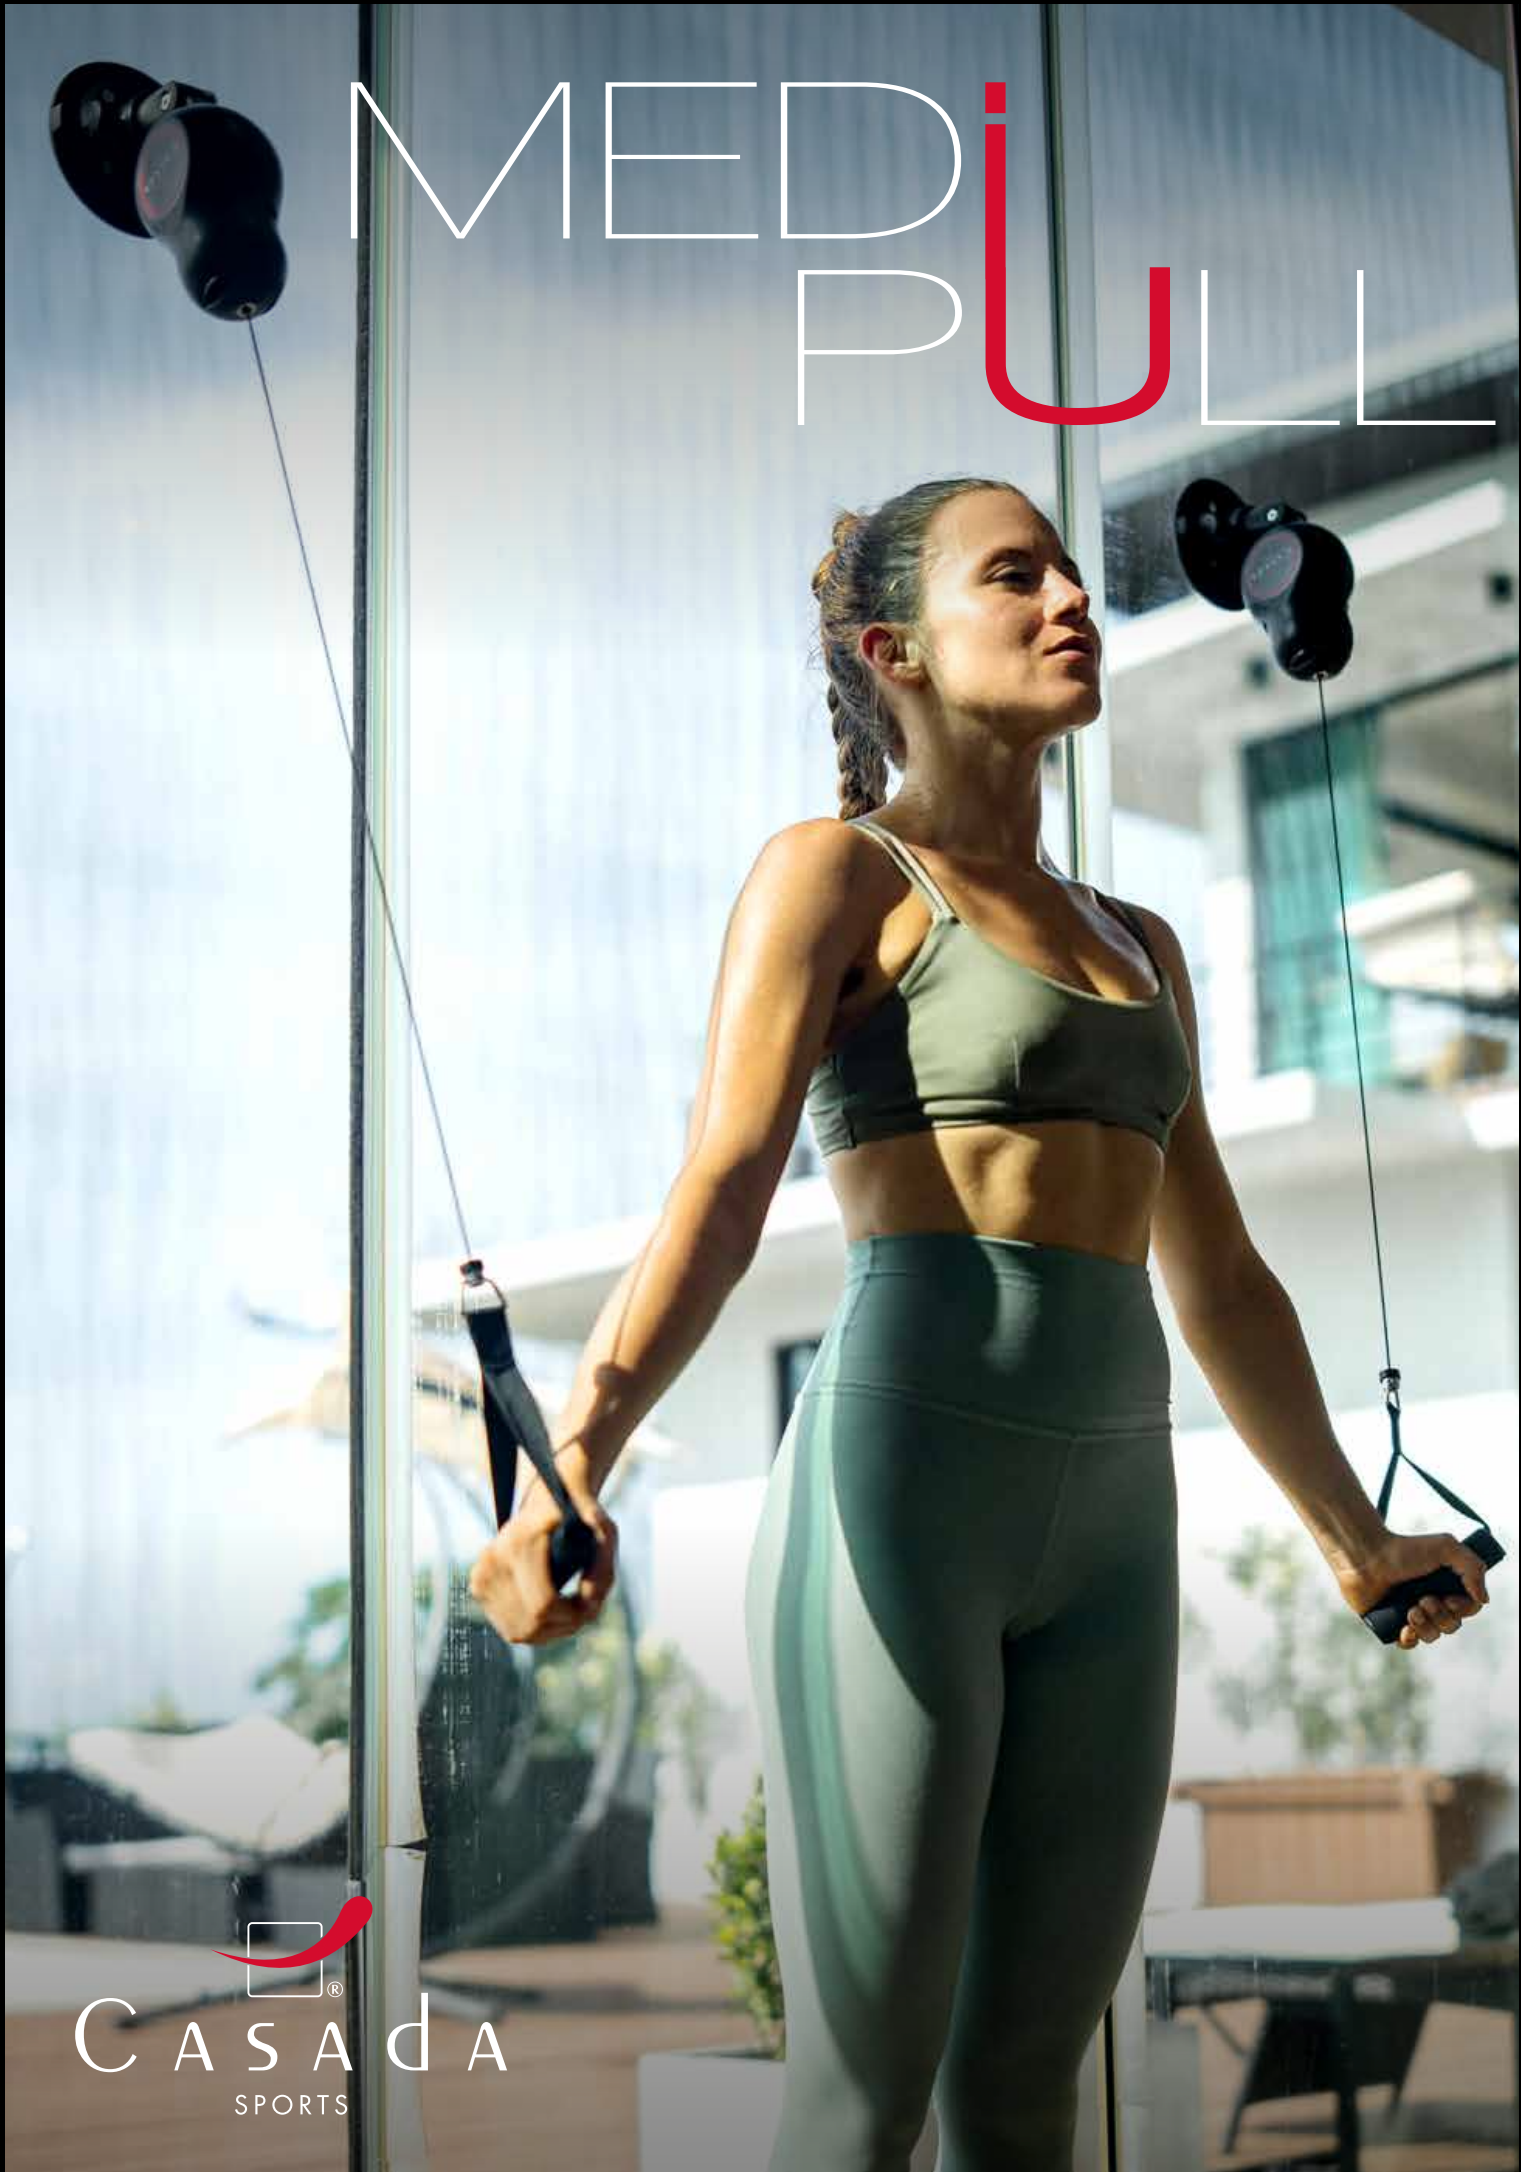

# MEDI PULL

## SET UP YOUR GYM AT HOME!

- ✓ 3 PULL STRENGTHS
- ✓ WIDE EXERCISE VARIETY
- ✓ EASY APPLICATION
- ✓ HANDY & COMPACT